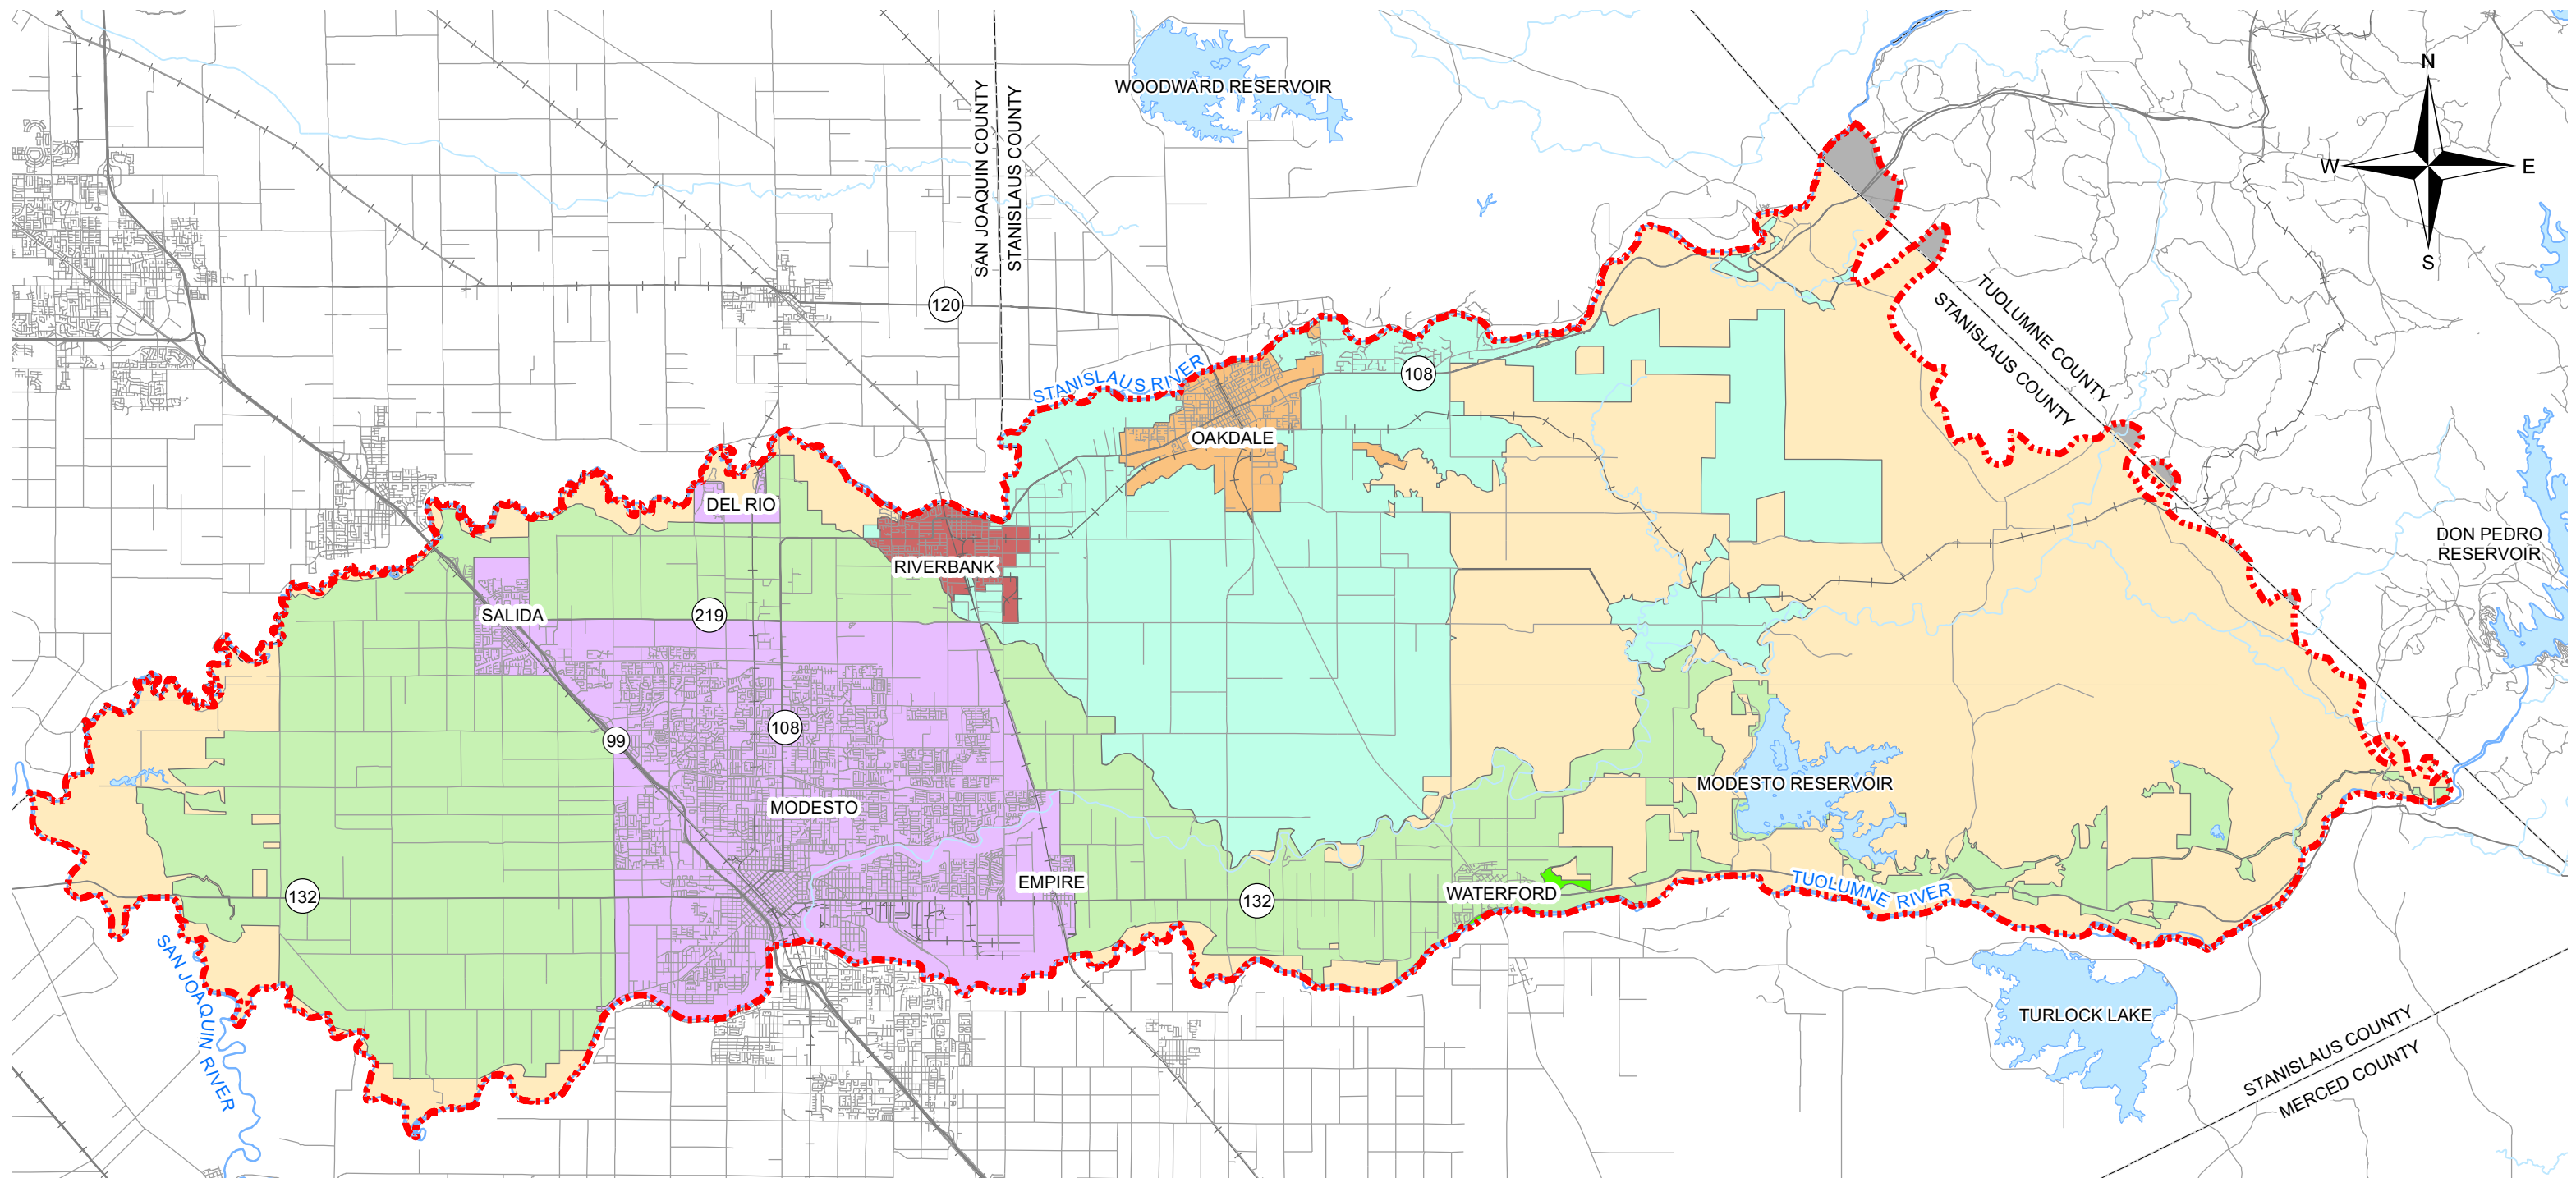

# Modesto Subbasin Agencies

**Legend**

Stanislaus County	Modesto Subbasin
City of Modesto	County Lines
City of Oakdale	Tuolumne County GSA
City of Waterford	
City of Riverbank	
Modesto Irrigation District	
Oakdale Irrigation District	